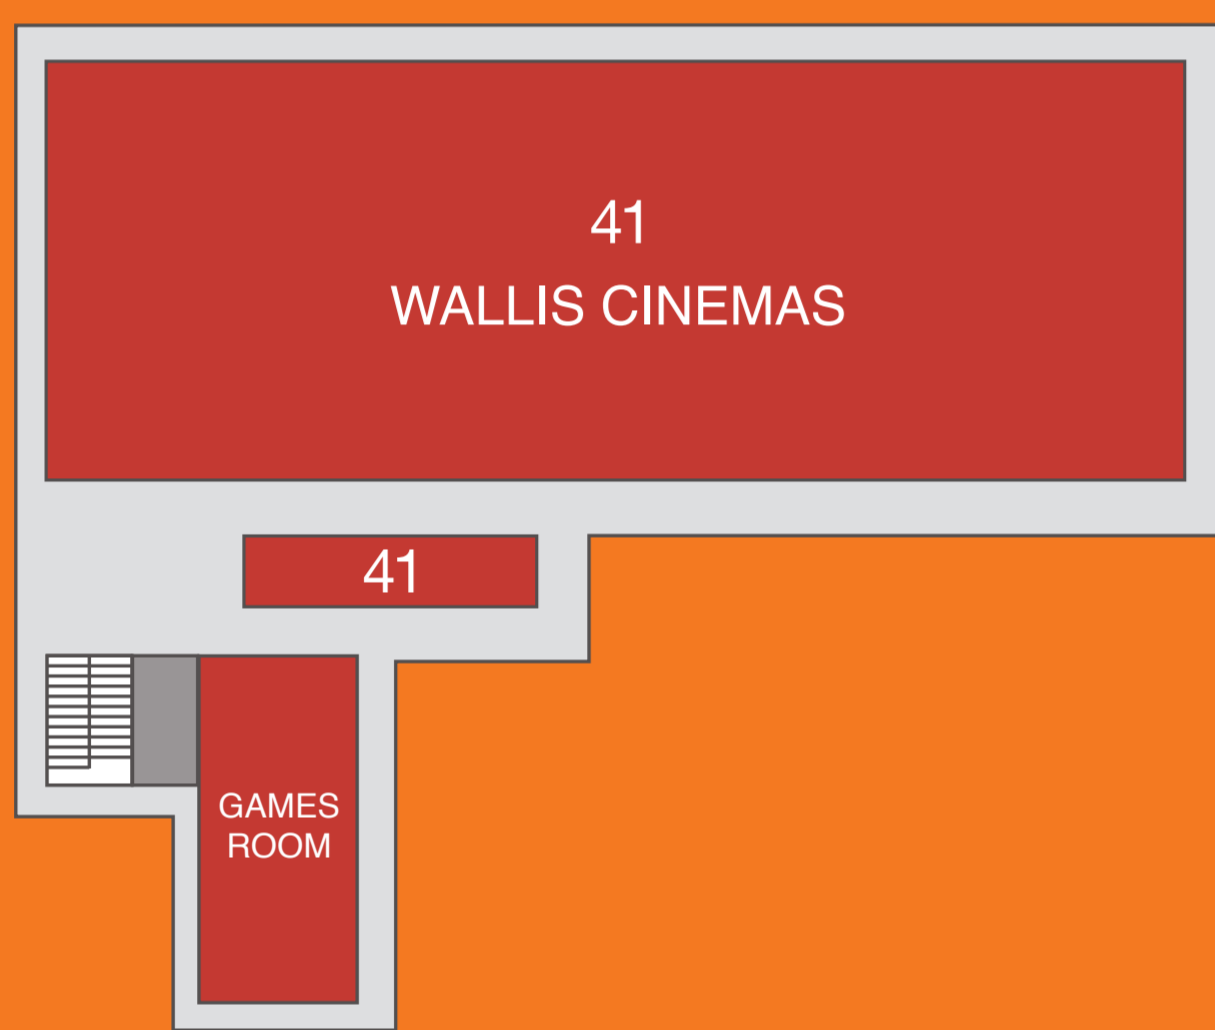

MITCHAM SQUARE

Second Level
(Access from escalator outside Foodland)

Directory Map

SUPERMARKETS

- 42 FOODLAND
- 1 WOOLWORTHS

CAFES/RESTAURANTS

- 18 BILLY BAXTERS
- 5 CAFÉ XENIA
- 53 CREPE CONNECTION
- 40 DOLCI
- 19 MICHELS PATISSERIE
- 20 MITCHAM TAKEAWAY
- 52 MOOI ESPRESSO
- 50 UMI SUSHI
- 54 WENDY'S